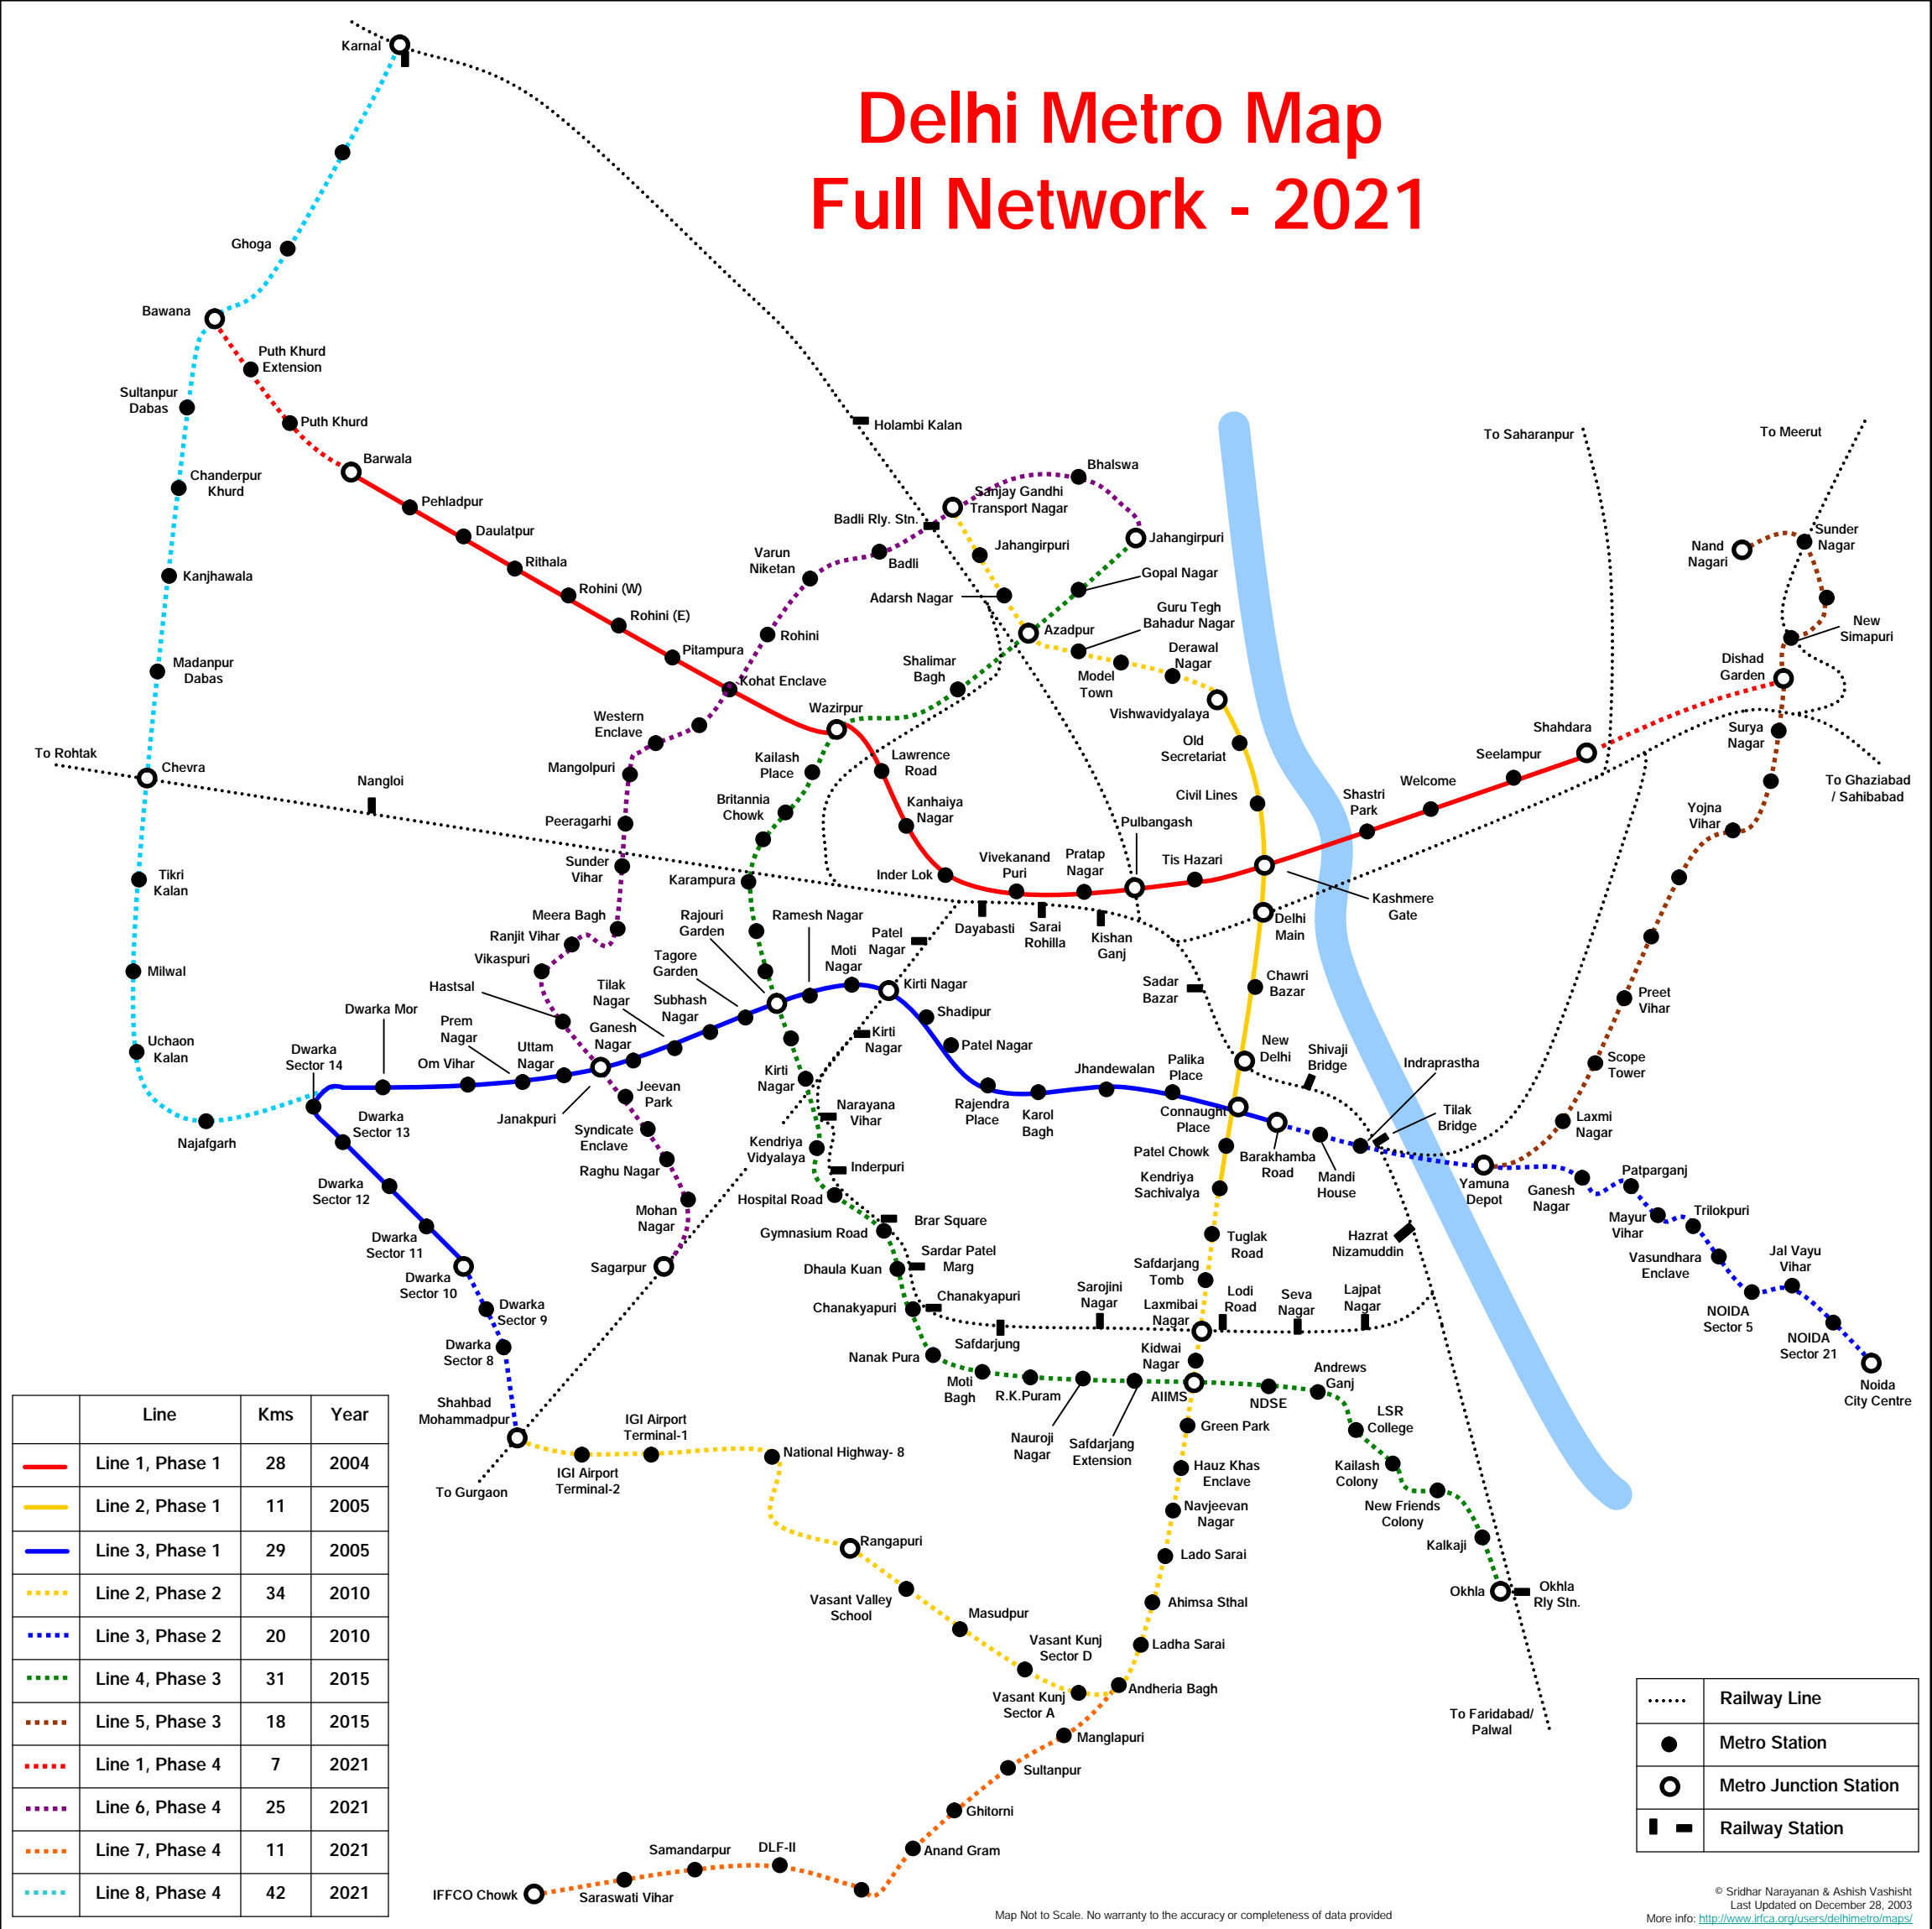

Delhi Metro Map Full Network - 2021

Line	Kms	Year
Line 1, Phase 1	28	2004
Line 2, Phase 1	11	2005
Line 3, Phase 1	29	2005
Line 2, Phase 2	34	2010
Line 3, Phase 2	20	2010
Line 4, Phase 3	31	2015
Line 5, Phase 3	18	2015
Line 1, Phase 4	7	2021
Line 6, Phase 4	25	2021
Line 7, Phase 4	11	2021
Line 8, Phase 4	42	2021

.....	Railway Line
●	Metro Station
○	Metro Junction Station
■	Railway Station